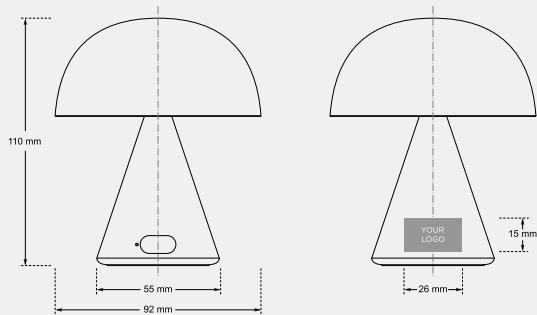

B2B RECOMMENDED CUSTOMIZATION